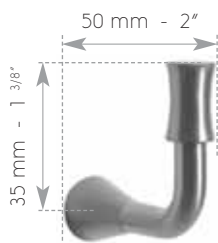

GONDS

Tieback hooks - Raffhalterhaken

x2

NICKEL BROSSÉ
BRUSHED NICKEL - NICKEL MATT