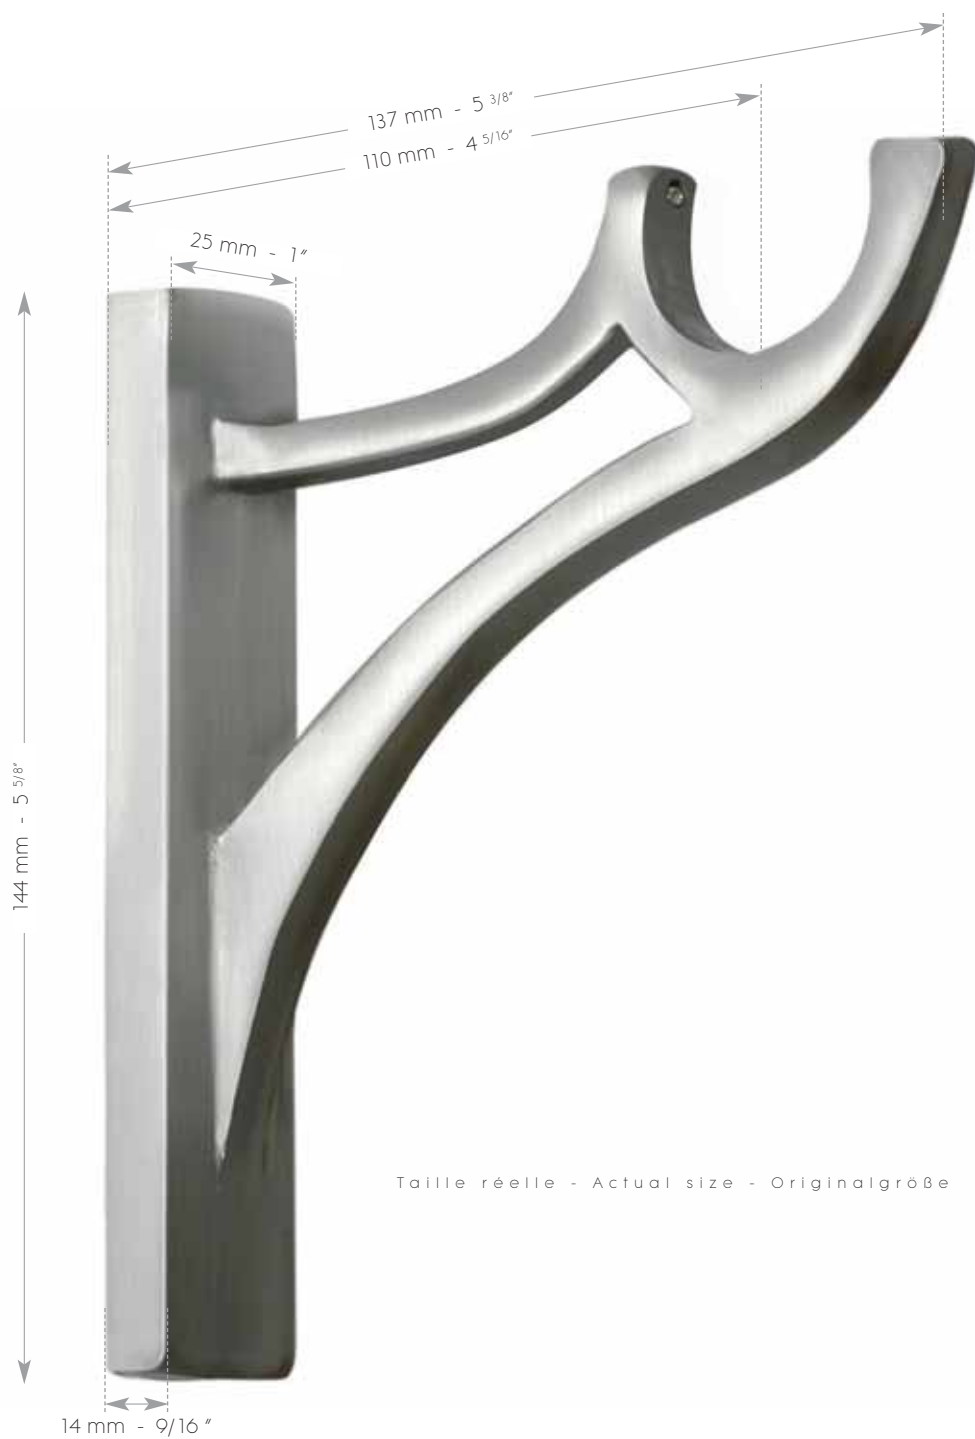

NICKEL BROSSÉ
BRUSHED NICKEL - NICKEL MATT

6 3 5 9 2 - 3 2 ☐ x2

6 3 5 9 1 - 3 2 ☐ x1